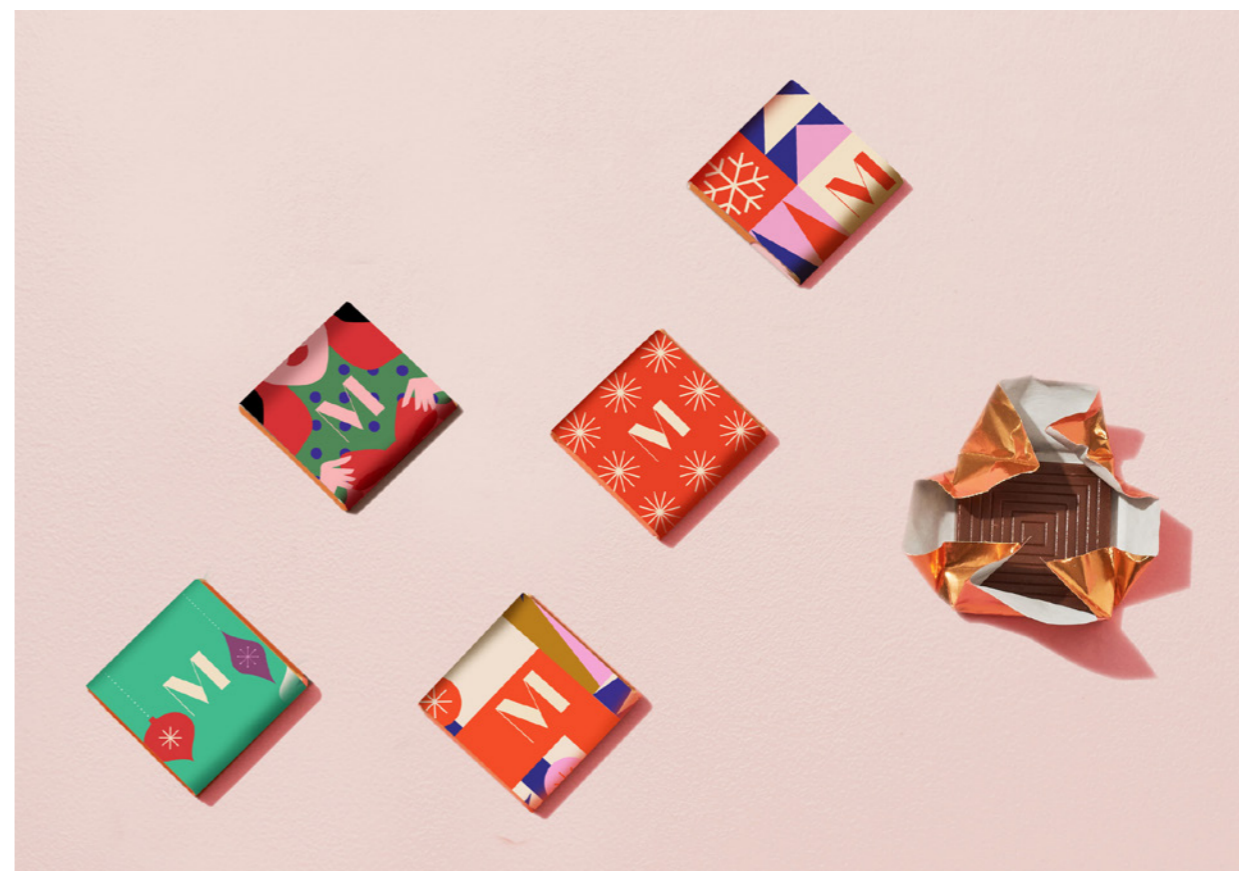

MINI CHOCOLATE BARS

Belgian chocolate, individualized with your branding. Choose from pure chocolate bars made from classic milk & dark chocolate or with delectable flavours, such as salted butter caramel or dulce de leche.

Including:
Chocolate sleeve in your design

- 5 gram chocolate
- Wrapped in silver or gold foil sleeve with individual print quantity per flavour
- Shelf life: 12 months

4.800 pcs.	24 kilo	0,30 €/pc.net
9.600 pcs.	48 kilo	0,26 €/pc.net
15.000 pcs.	75 kilo	0,23 €/pc.net